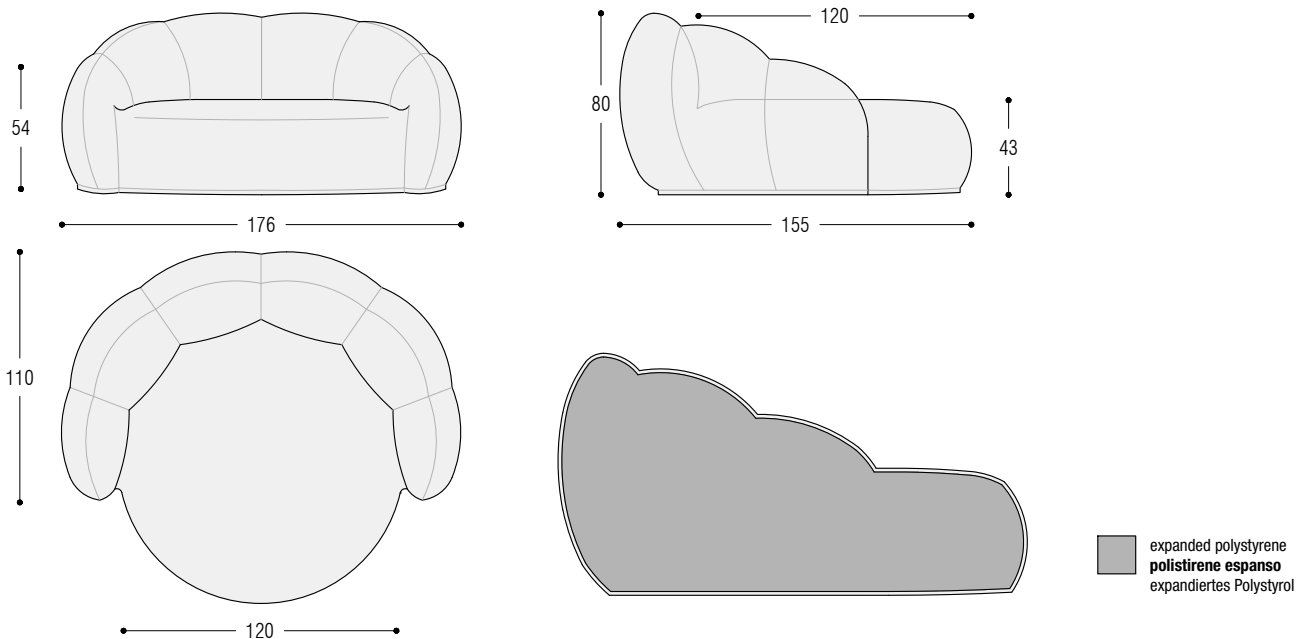

Globster outdoor

TECNICAL FEATURES

Structure: this collection is not made with rigid internal structures.

Padding: it is made of highly resistant expanded polystyrene beads. It is a very durable material, not attackable by mold and mites. It does not undergo alterations if it comes into contact with chlorinated or salt water. The padding of the decorative cushions is in silicone fiber covered with a water-repellent lining.